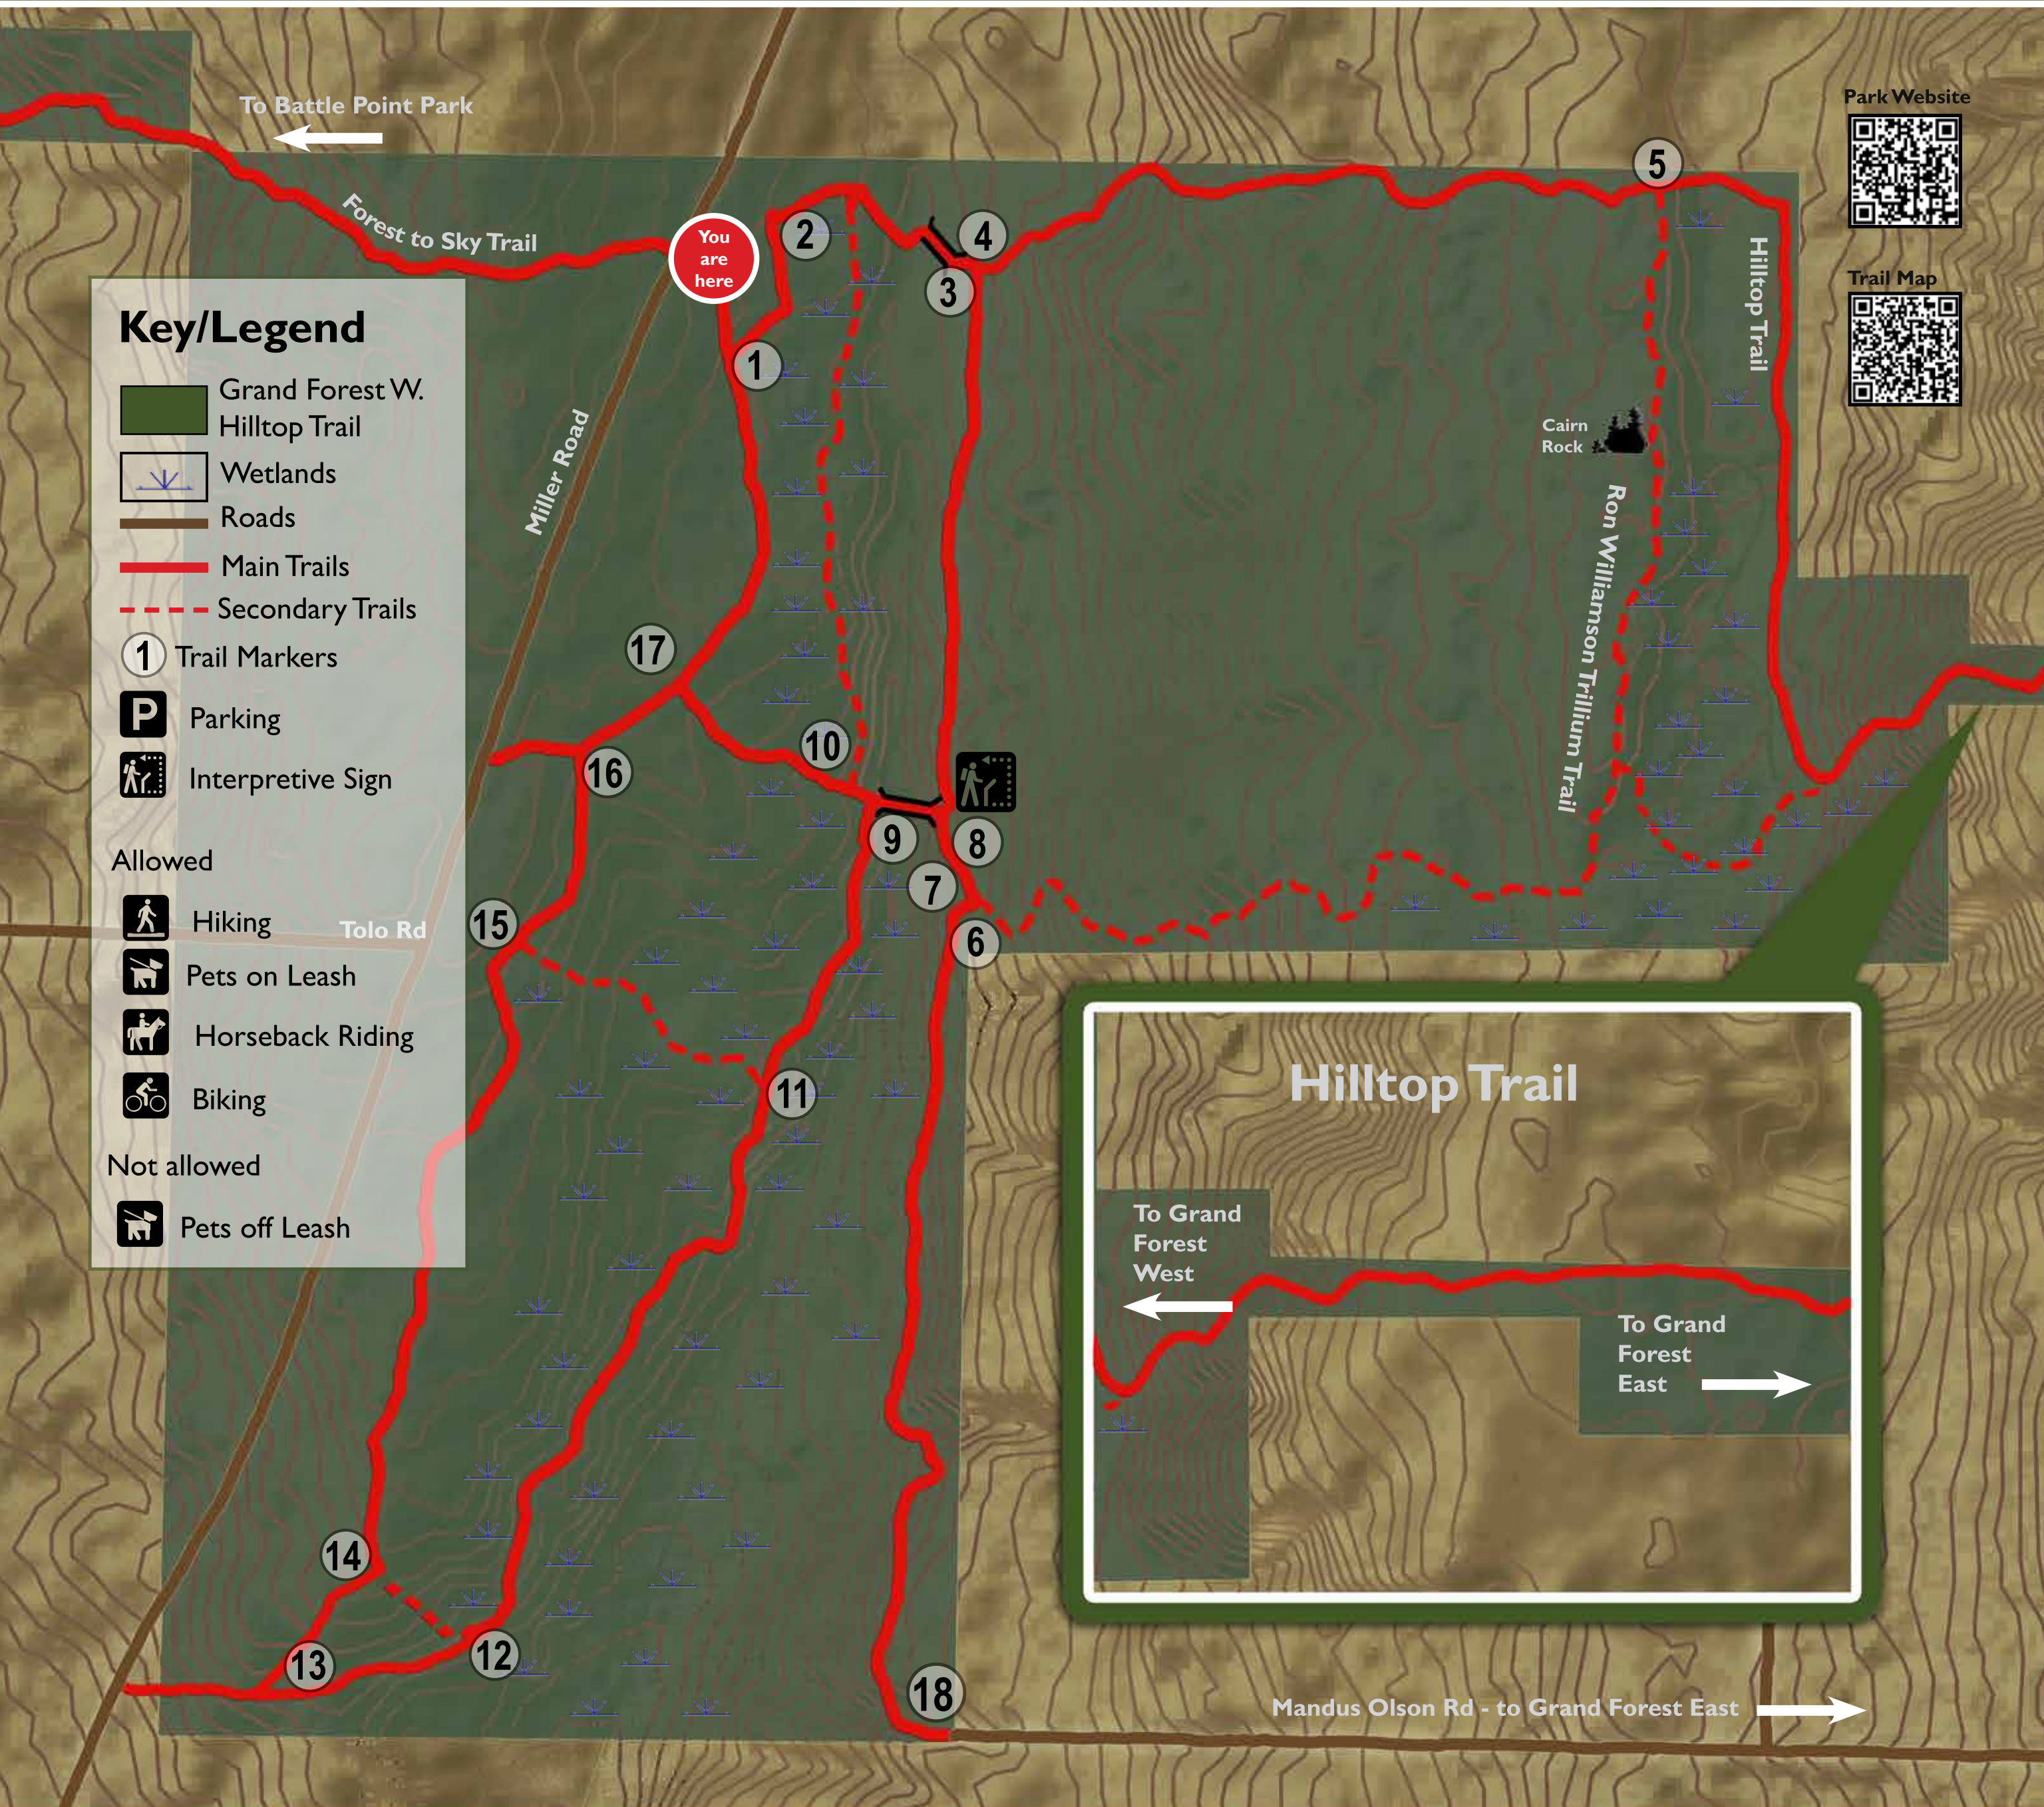

Grand Forest West with Hilltop Trail

Key/Legend

- Grand Forest W.
- Hilltop Trail
- Wetlands
- Roads
- Main Trails
- Secondary Trails
- 1 Trail Markers
- P Parking
- A Interpretive Sign

Allowed

- H Hiking
- P Pets on Leash
- H Horseback Riding
- B Biking

Not allowed

- P Pets off Leash

Park Website

Trail Map

Hilltop Trail

To Grand Forest West ←

To Grand Forest East →

Mandus Olson Rd - to Grand Forest East →